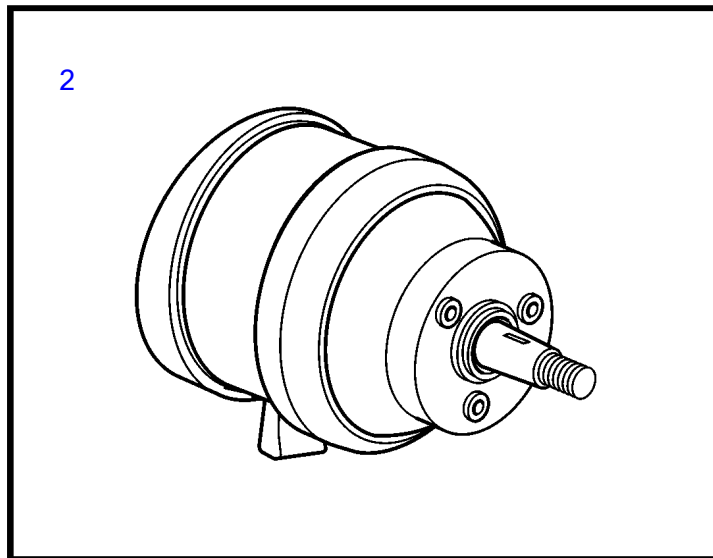

8.1IPSCE-JF, 8.1IPSCE-MF

8.1IPSCE-JF, 8.1IPSCE-MF

REF	PART NO.	QTY	DESCRIPTION
1	3808380	1	Kit
2	3841280	1	Steering wheel adjus